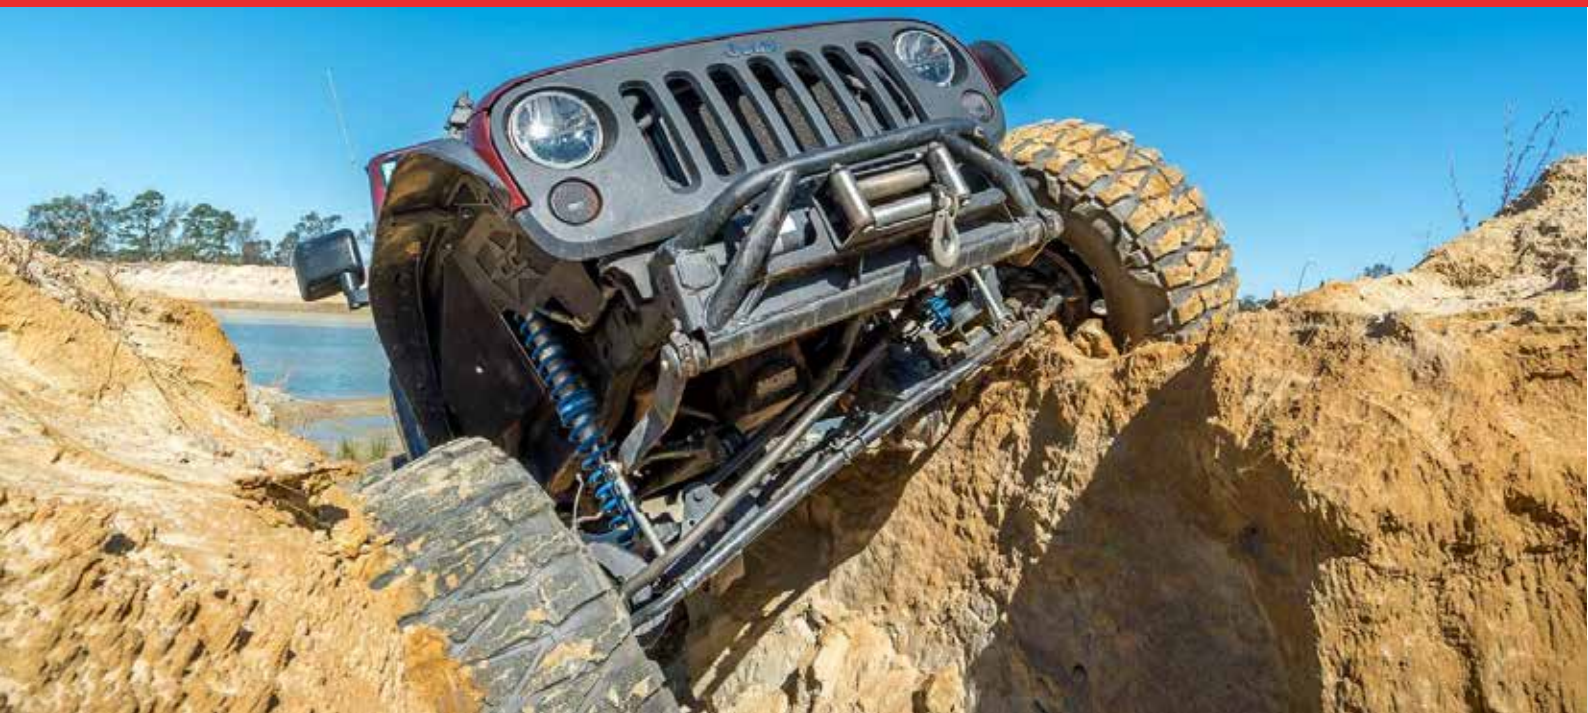

NITTO

FUELED BY ENTHUSIASTS

Mud Grappler

PRODUCT DATA SHEET

Version 1.0

Tyre Size	Load Index/ Speed Symbol	Ply Rating	Tread Depth (mm)	Inflated Dimensions		Loaded Dimensions			Measuring Rim Width (in)	Approved Rim Widths (in)	Revs /km
				Overall Dia. (mm)	Overall Width (mm)	Static Radius (mm)	Static Width (mm)	Dynamic Radius (mm)			
33X12.50R20	114Q	10	16.7	837	325	389	330	406	10.0	8.5 - 11.0	392
35X12.50R20	121Q	10	16.7	890	330	414	345	432	10.0	8.5 - 11.0	368
37X13.50R20	121P	10	16.7	934	345	420	376	453	11.0	8.0 - 11.0	351

www.nitto tyre.com.au | 1800 648 867

NITTO MUD GRAPPLER® M/T [2/2]